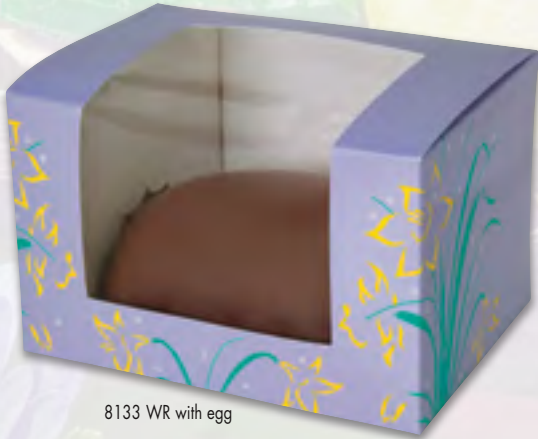

# Easter Filled Egg Boxes

# EGG BOXES

410 1/4

4110

4111

813 1/4 WR

8130 WR

8131 WR

8133 WR with egg

### Box

Code	Design	Capacity	Size
813 1/4 WR	Easter	1/4 lb.	3 3/8" x 2 3/8" x 2 3/8"
8130 WR	Easter	1/2 lb.	4 5/8" x 3 3/8" x 3 3/8"
8131 WR	Easter	1 lb.	5 1/2" x 4" x 3 1/2"
8133 WR	Easter	3 lb.	7" x 5 1/8" x 4 1/2"